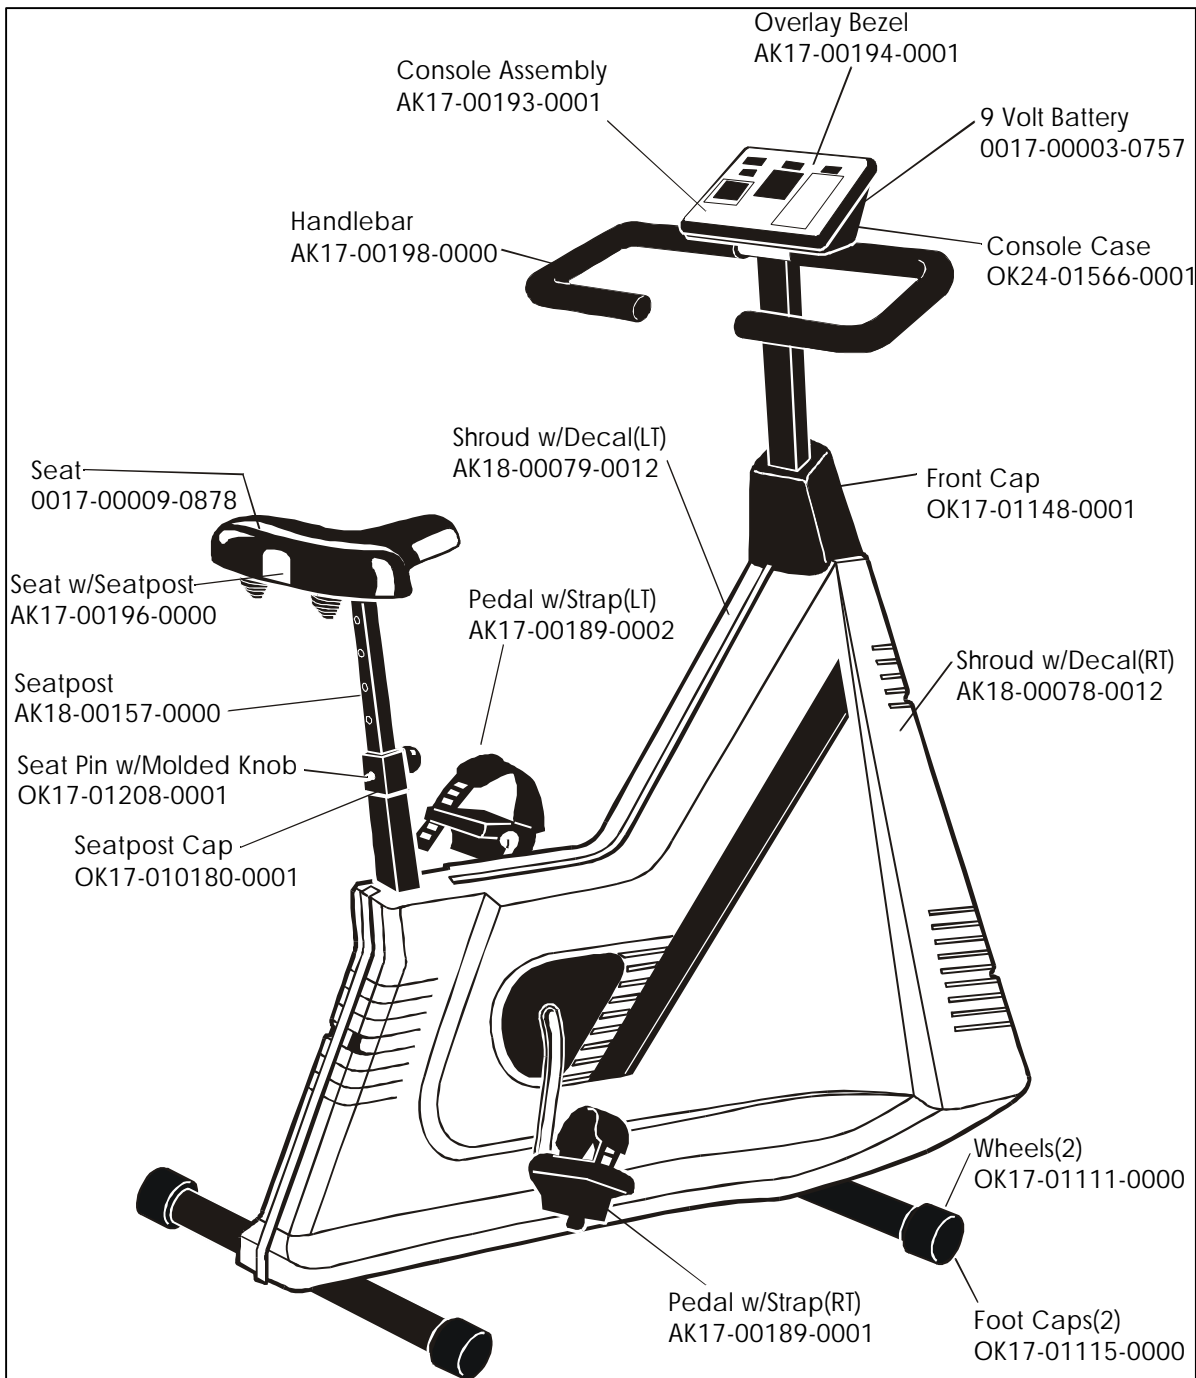

LC-3500
EXERCISE BIKE

GE09-00021-XXXX

**LC-3500
EXERCISE BIKE**

GE09-00021-XXXX